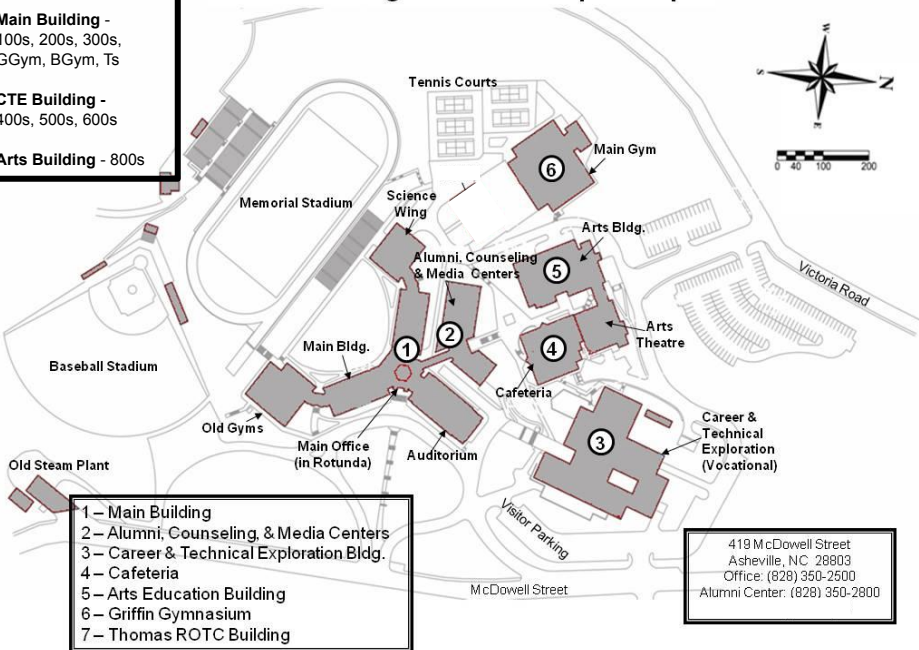

Asheville High School Campus Map

Room Numbers

Main Building -
100s, 200s, 300s,
GGym, BGym, Ts

CTE Building -
400s, 500s, 600s

Arts Building - 800s

- 1 – Main Building
- 2 – Alumni, Counseling, & Media Centers
- 3 – Career & Technical Exploration Bldg.
- 4 – Cafeteria
- 5 – Arts Education Building
- 6 – Griffin Gymnasium
- 7 – Thomas ROTC Building